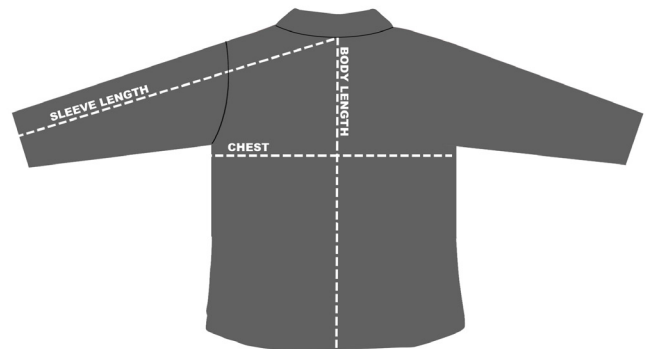

7130 Precinct

Stay warm and visible with this 9.8 oz. heavyweight 100% polyester anti-pilling micro fleece jacket. Features 2" VizLite™ reflective tape and two front zippered pockets. Elastic waistband and cuffs provide a custom fit. Meets ANSI/ISEA 107-2010 standards, Class 2/Level 2.

SIZES:
All Colors:
S | M | L | XL | 2XL | 3XL | 4XL

COLORS

Lime Green

Osha Orange

SIZE CHART

HOW TO MEASURE:

Smooth out wrinkles and lay garment flat on a table before measuring.

CHEST – Measure from 1" below armhole straight across chest.

SLEEVE LENGTH – Measure from center back of neck to sleeve opening.

BODY LENGTH – Measure from center back of neck to sweep opening.

SIZE (Measurements in inches)	S	M	L	XL	2XL	3XL	4XL
CHEST (1" below armhole)	23	24.5	26	27.5	29	30.5	31
SLEEVE LENGTH (from center back neck)	34.5	35.5	36.5	37.5	38.5	39	39.5
BODY LENGTH (from center back neck)	27	28	29	30	31	32	33