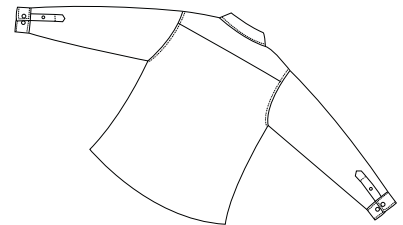

# Long Sleeve Ladies Easy Care Shirt

PORT AUTHORITY®

Front

Back

L608

- \* 4.5-ounce \* 55/45 cotton/poly
- \* Contrast color inside the back yoke and collar \* Dyed-to-match buttons
- \* Button-through sleeve plackets with adjustable cuffs \* Open collar
- \* Traditional ladies fit

## Finished Measurements in Inches

Size	XS	S	M	L	XL	XXL	Plus 1X	Plus 2X
Chest	17	19	21	23	25	26.5	28	30.5
Body	25	26	27	28	29	30.25	31.5	32.5
Sleeve	31.25	32	32.5	33	33.5	33.87	34.25	35

Chest width measured 1" below arm hole. Body length measured from back neck seam to hem.  
Sleeve length measured from center back neck seam to hem.