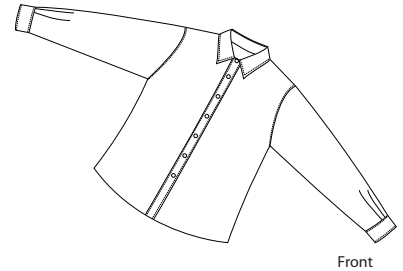

# Long Sleeve Ladies Easy Care Shirt

PORT AUTHORITY®

Front

Back

L608

- \* 4.5-ounce \* 55/45 cotton/poly
- \* Contrast color inside the back yoke and collar \* Dyed-to-match buttons
- \* Button-through sleeve plackets with adjustable cuffs \* Open collar
- \* Traditional ladies fit

## Finished Measurements in Inches

Size	XS	S	M	L	XL	XXL	Plus 1X	Plus 2X
Chest	17	19	21	23	25	26.5	28	30.5
Body	25	26	27	28	29	30.25	31.5	32.5
Sleeve	31.25	32	32.5	33	33.5	33.87	34.25	35

Chest width measured 1" below arm hole. Body length measured from back neck seam to hem.  
Sleeve length measured from center back neck seam to hem.